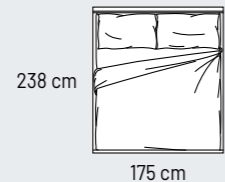

HEADBOARD: Filled up headboards with 2 removable cushions, h.98 cm (1 cushion for size 120 e 80cm)

SIDES AND FOOTBOARDS: 34-1-2-4-34A-1 A-35-3

MATTRESS: Oversize, double, double mini, Queen-size, maxi full-size and full-size

COVER: Leather or microfibre, not removable headboard, removable headboards
HEADBOARD: Filled up headboards h.105 cm
SIDES AND FOOTBOARDS: 21-21A
MATTRESS: Oversize, double, double mini and queen-size
SUPPORTS (Optional): 4 plastic feet, 4 wooden feet

MATERASSO OVERSIZE

L. 180 cm

Giroletto Sides and footboards 21

Materasso / Mattress 180x200 cm

Giroletto Sides and footboards 21A

Materasso / Mattress 180x190 cm

MATERASSO MATRIMONIALE DOUBLE MATTRESS

L. 160 cm

Materasso / Mattress 160x200 cm

Materasso / Mattress 160x190 cm

MATERASSO MATRIMONIALE MINI DOUBLE MINI MATTRESS

L. 150 cm

Materasso / Mattress 150x200 cm

Materasso / Mattress 150x190 cm

MATERASSO 1 PIAZZA E MEZZA QUEEN-SIZE MATTRESS