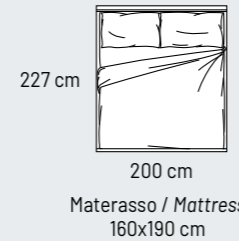

COVER: Fabric and microfibre, removable cover. Leather not removable cover
HEADBOARD: Filled up headboards h.108 cm
SIDES AND FOOTBOARDS: Ninety-one
MATTRESS: Double

MATERASSO OVERSIZE OVERSIZE MATTRESS

L. 180 cm

MATERASSO MATRIMONIALE DOUBLE MATTRESS

L. 160 cm

DISPONIBILE SOLO CON RETE COMODO
 AVAILABLE ONLY WITH COMODO MECHANISM

DISPONIBILE SOLO CON RETE COMODO
 AVAILABLE ONLY WITH COMODO MECHANISM

PAROS _ 07