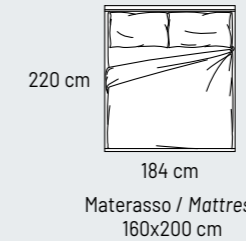

MATERASSO MATRIMONIALE DOUBLE MATTRESS

L. 160 cm

KEA _ 12

- * Rete "COMODO" per contenitore con doppio movimento (innalzamento piano letto a 70 cm)
- * Net for storage with frontal opening with double movement (about 70 cm from the floor)

RIVESTIMENTO: Microfibra o pelle, con testata non sfoderabile e giroletto sfoderabile
TESTATA: Testata imbottita, h.110 cm.
GIROLETTO: Kea
MATERASSI: Oversize, matrimoniale e piazza e 1/2
SOSTEGNI (Optional): 4 piedini in plastica, 4 piedini in legno

COVER: Leather and microfibre, not removable headboard, removable sidesboards
HEADBOARD: Filled up headboards h.110 cm
SIDES AND FOOTBOARDS: Kea
MATTRESS: Oversize, Double and Queen-size
SUPPORTS (Optional): 4 plastic feet, 4 wooden feet

MATERASSO OVERSIZE OVERSIZE MATTRESS

L. 180 cm

MATERASSO MATRIMONIALE DOUBLE MATTRESS

L. 160 cm

MATERASSO 1 PIAZZA E MEZZA QUEEN-SIZE MATTRESS

L. 140 cm

DISPONIBILE SOLO CON RETE COMODO
 AVAILABLE ONLY WITH COMODO MECHANISM