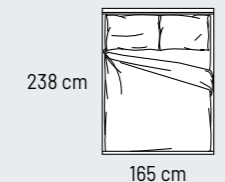

HEADBOARD: Filled up headboards with 2 removable cushions, h.98 cm (1 cushion for size 120 e 80cm)

SIDES AND FOOTBOARDS: 34-1-2-4-34A-1 A-35-3

MATTRESS: Oversize, double, double mini, Queen-size, maxi full-size and full-size

COVER: Leather or microfibre, not removable headboard, removable headboards
HEADBOARD: Filled up headboards h.105 cm
SIDES AND FOOTBOARDS: 21-21A
MATTRESS: Oversize, double, double mini and queen-size
SUPPORTS (Optional): 4 plastic feet, 4 wooden feet

MATERASSO OVERSIZE

L. 180 cm

Giroletto Sides and footboards 21

Materasso / Mattress 180x200 cm

Giroletto Sides and footboards 21A

Materasso / Mattress 180x190 cm

MATERASSO MATRIMONIALE DOUBLE MATTRESS

L. 160 cm

Materasso / Mattress 160x200 cm

Materasso / Mattress 160x190 cm

MATERASSO MATRIMONIALE MINI DOUBLE MINI MATTRESS

L. 150 cm

Materasso / Mattress 150x200 cm

Materasso / Mattress 150x190 cm

MATERASSO 1 PIAZZA E MEZZA QUEEN-SIZE MATTRESS