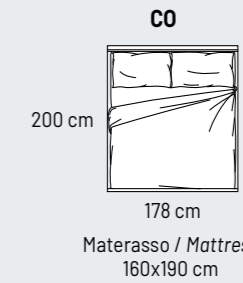

DISPONIBILE SOLO CON RETE COMODO
AVAILABLE ONLY WITH COMODO MECHANISM