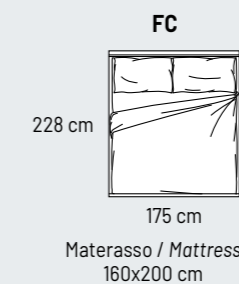

MATERASSO MATRIMONIALE DOUBLE MATTRESS

L. 160 cm

DISPONIBILE SOLO CON RETE COMODO
AVAILABLE ONLY WITH COMODO MECHANISM