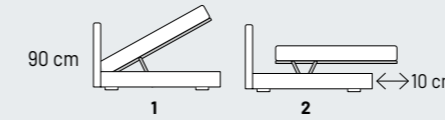

- Rete "COMODO" per contenitore con doppio movimento (innalzamento piano letto a 70 cm)
- Net for storage with frontal opening with double movement (about 70 cm from the floor)

RIVESTIMENTO: Pelle, tessuto e microfibra, non sfoderabile
TESTATA: Testata imbottita a due cuscini fissi, h.90 cm
GIROLETTO: 22-22A
MATERASSI: Oversize, matrimoniale, e piazza e 1/2
SOSTEGNI (Optional): 4 piedini in plastica, 4 piedini in legno

COVER: Leather, fabric and microfibre Not removable
HEADBOARD: Filled up headboards with double cushions, h.90cm
SIDES AND FOOTBOARDS: 22-22A
MATTRESS: Oversize, double, queen-size
SUPPORTS (Optional): 4 plastic feet, 4 wooden feet