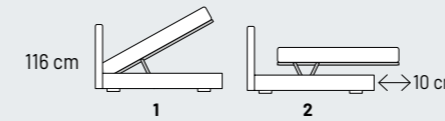

* Rete "COMODO" per contenitore con doppio movimento (innalzamento piano letto a 70 cm)
* Net for storage with frontal opening with double movement (about 70 cm from the floor)

*RETI NON DISPONIBILI CON MATERASSI DA 210 cm.

*NETS NOT AVAILABLE WITH MATTRESS 210CM

RIVESTIMENTO: Tessuto o microfibra, sfoderabile

TESTATA: Testata imbottita con bordino tono su tono o a scelta tra tirelle 278 o 311, h.116 cm.

GIOILETTO: 34-34A-35-1-1A-2-3-4-G7NT

MATERASSI: Oversize, matrimoniale, piazza e 1/2, singolo maxi e singolo

SOSTEGNI (Optional): 4 piedini in plastica, 4 piedini in legno

COVER: Fabric or microfibre, removable

HEADBOARD: Filled up headboard h 116cm with piping (same colour or colours from samples 278 or 311, h.116 cm).

SIDES AND FOOTBOARDS: 34-34A-35-1-1A-2-3-4-G7NT

MATTRESS: Oversize, double, maxi full-size and full-size

SUPPORTS (Optional): 4 plastic feet, 4 wooden feet