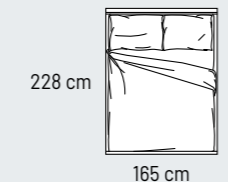

COVER: Leather or microfibre, not removable headboard, removable headboards
HEADBOARD: Filled up headboards h.105 cm
SIDES AND FOOTBOARDS: 21-21A
MATTRESS: Oversize, double, double mini and queen-size
SUPPORTS (Optional): 4 plastic feet, 4 wooden feet

MATERASSO OVERSIZE

L. 180 cm

Giroletto Sides and footboards 21

Materasso / Mattress 180x200 cm

Giroletto Sides and footboards 21A

Materasso / Mattress 180x190 cm

MATERASSO MATRIMONIALE DOUBLE MATTRESS

L. 160 cm

Materasso / Mattress 160x200 cm

Materasso / Mattress 160x190 cm

MATERASSO MATRIMONIALE MINI DOUBLE MINI MATTRESS

L. 150 cm

Materasso / Mattress 150x200 cm

Materasso / Mattress 150x190 cm

MATERASSO 1 PIAZZA E MEZZA QUEEN-SIZE MATTRESS

L. 140 cm

Materasso / Mattress 140x200 cm

Materasso / Mattress 140x190 cm

LIPARI _ 32

* Rete "COMODO" per contenitore con doppio movimento (innalzamento piano letto a 70 cm)

* Net for storage with frontal opening with double movement (about 70 cm from the floor)