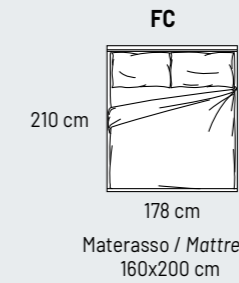

MATERASSO MATRIMONIALE DOUBLE MATTRESS

L. 160 cm

DISPONIBILE SOLO CON RETE COMODO
AVAILABLE ONLY WITH COMODO MECHANISM