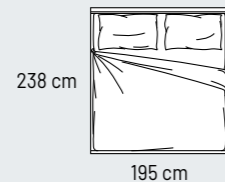

SUPPORTS (Optional): 4 plastic feet, 4 wooden feet

	Giroletto Sides and footboards 34 - 1 - 2 - G7NT	Giroletto Sides and footboards 34A - 1A	Giroletto Sides and footboards 35 - 3 - 4
MATERASSO OVERSIZE OVERSIZE MATTRESS L. 180 cm	212 cm 198 cm Materasso / Mattress 180x200 cm	202 cm 198 cm Materasso / Mattress 180x190 cm	222 cm 198 cm Materasso / Mattress 180x210 cm
MATERASSO MATRIMONIALE DOUBLE MATTRESS L. 160 cm	212 cm 178 cm Materasso / Mattress 160x200 cm	202 cm 178 cm Materasso / Mattress 160x190 cm	222 cm 178 cm Materasso / Mattress 160x210 cm
MATERASSO 1 PIAZZA E MEZZA QUEEN-SIZE MATTRESS L. 140 cm	212 cm 158 cm Materasso / Mattress 140x200 cm	202 cm 158 cm Materasso / Mattress 140x190 cm	222 cm 158 cm Materasso / Mattress 140x210 cm
MATERASSO SINGOLO MAXI MAXI FULL-SIZE MATTRESS L. 120 cm	212 cm 138 cm Materasso / Mattress 120x200 cm		222 cm 138 cm Materasso / Mattress 120x210 cm
MATERASSO SINGOLO FULL-SIZE MATTRESS L. 80 cm	212 cm 100 cm Materasso / Mattress 80x200 cm		222 cm 100 cm Materasso / Mattress 80x210 cm

* Net for storage with frontal opening with double movement (about 70 cm from the floor)

RIVESTIMENTO: Microfibra o pelle, testata non sfoderabile, giroletto sfoderabile
TESTATA: Testata imbottita, h.105 cm
GIROLETTO: 21-21A
MATERASSI: Oversize, matrimoniale, matrimoniale mini e piazza e 1/2
SOSTEGNI (Optional): 4 piedini in plastica, 4 piedini in legno

COVER: Leather or microfibre, not removable headboard, removable headboards
HEADBOARD: Filled up headboards h.105 cm
SIDES AND FOOTBOARDS: 21-21A
MATTRESS: Oversize, double, double mini and queen-size
SUPPORTS (Optional): 4 plastic feet, 4 wooden feet

MATERASSO OVERSIZE

L. 180 cm

Giroletto Sides and footboards 21

Materasso / Mattress 180x200 cm

Giroletto Sides and footboards 21A

Materasso / Mattress 180x190 cm

MATERASSO MATRIMONIALE DOUBLE MATTRESS

L. 160 cm