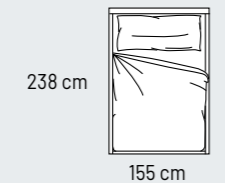

COVER: Leather or microfibre, not removable headboard, removable headboards
HEADBOARD: Filled up headboards h.105 cm
SIDES AND FOOTBOARDS: 21-21A
MATTRESS: Oversize, double, double mini and queen-size
SUPPORTS (Optional): 4 plastic feet, 4 wooden feet

MATERASSO OVERSIZE

L. 180 cm

Giroletto Sides and footboards 21

Materasso / Mattress 180x200 cm

Giroletto Sides and footboards 21A

Materasso / Mattress 180x190 cm

MATERASSO MATRIMONIALE DOUBLE MATTRESS

L. 160 cm

Materasso / Mattress 160x200 cm

Materasso / Mattress 160x190 cm

MATERASSO MATRIMONIALE MINI DOUBLE MINI MATTRESS

L. 150 cm

Materasso / Mattress 150x200 cm

Materasso / Mattress 150x190 cm

MATERASSO 1 PIAZZA E MEZZA QUEEN-SIZE MATTRESS

L. 140 cm

Materasso / Mattress 140x200 cm

Materasso / Mattress 140x190 cm

LIPARI _ 32

* Rete "COMODO" per contenitore con doppio movimento (innalzamento piano letto a 70 cm)

* Net for storage with frontal opening with double movement (about 70 cm from the floor)