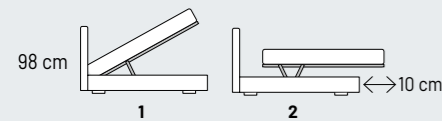

FORMENTERA _ 54

Rete fissa con doghe di legno
Net with wooden slats

* Rete a un movimento per contenitore ad apertura frontale
* Net for storage with frontal opening

* Rete "COMODO" per contenitore con doppio movimento (innalzamento piano letto a 70 cm)
* Net for storage with frontal opening with double movement (about 70 cm from the floor)

*RETI NON DISPONIBILI CON MATERASSI DA 210 cm.

*NETS NOT AVAILABLE WITH MATTRESS 210CM

RIVESTIMENTO: Tessuto o microfibra, sfoderabile

TESTATA: Testata imbottita a due cuscini mobili, h.98 cm (un cuscino per misura 120 e 80cm)

GIOILETTO: 34-1-2-4-34A-1 A-35-3

MATERASSI: Oversize, matrimoniale, matrimoniale mini, piazza e 1/2, singolo maxi e singolo

SOSTEGNI (Optional): 4 piedini in plastica, 4 piedini in legno

COVER: Fabric or microfibre, removable.

HEADBOARD: Filled up headboards with 2 removable cushions, h.98 cm (1 cushion for size 120 e 80cm)

SIDES AND FOOTBOARDS: 34-1-2-4-34A-1 A-35-3

MATTRESS: Oversize, double, double mini, Queen-size, maxi full-size and full-size

SUPPORTS (Optional): 4 plastic feet, 4 wooden feet