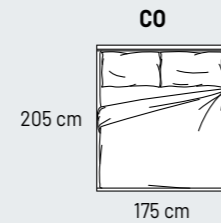

Materasso / Mattress 160x190 cm

DISPONIBILE SOLO CON RETE COMODO
AVAILABLE ONLY WITH COMODO MECHANISM

MADEIRA _ 90

RIVESTIMENTO: Microfibra, tessuto o pelle, non sfoderabile
TESTATA: Testata imbottita h.108 cm
GIROLETTO: FX
MATERASSI: Matrimoniale
PIEDINO: Grigio chiaro opaco, h. 20cm

COVER: Fabric and microfibre or leather, not removable.
HEADBOARD: Filled up headboard h 108cm
SIDES AND FOOTBOARDS: FX
MATTRESS: Double
FEET: Matt light grey - H.20cm