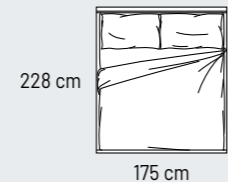

HEADBOARD: Filled up headboards with 2 removable cushions, h.98 cm (1 cushion for size 120 e 80cm)

SIDES AND FOOTBOARDS: 34-1-2-4-34A-1 A-35-3

MATTRESS: Oversize, double, double mini, Queen-size, maxi full-size and full-size

COVER: Leather or microfibre, not removable headboard, removable headboards
HEADBOARD: Filled up headboards h.105 cm
SIDES AND FOOTBOARDS: 21-21A
MATTRESS: Oversize, double, double mini and queen-size
SUPPORTS (Optional): 4 plastic feet, 4 wooden feet

MATERASSO OVERSIZE

L. 180 cm

Giroletto Sides and footboards 21

Materasso / Mattress 180x200 cm

Giroletto Sides and footboards 21A

Materasso / Mattress 180x190 cm

MATERASSO MATRIMONIALE DOUBLE MATTRESS

L. 160 cm

Materasso / Mattress 160x200 cm

Materasso / Mattress 160x190 cm

MATERASSO MATRIMONIALE MINI DOUBLE MINI MATTRESS

L. 150 cm

Materasso / Mattress 150x200 cm

Materasso / Mattress 150x190 cm

MATERASSO 1 PIAZZA E MEZZA QUEEN-SIZE MATTRESS