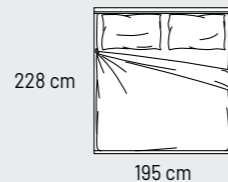

HEADBOARD: Filled up headboards with 2 removable cushions, h.98 cm (1 cushion for size 120 e 80cm)

SIDES AND FOOTBOARDS: 34-1-2-4-34A-1 A-35-3

MATTRESS: Oversize, double, double mini, Queen-size, maxi full-size and full-size

COVER: Leather or microfibre, not removable headboard, removable headboards
HEADBOARD: Filled up headboards h.105 cm
SIDES AND FOOTBOARDS: 21-21A
MATTRESS: Oversize, double, double mini and queen-size
SUPPORTS (Optional): 4 plastic feet, 4 wooden feet

MATERASSO OVERSIZE

L. 180 cm

Giroletto Sides and footboards 21

Materasso / Mattress 180x200 cm

Giroletto Sides and footboards 21A

Materasso / Mattress 180x190 cm

MATERASSO MATRIMONIALE DOUBLE MATTRESS

L. 160 cm

Materasso / Mattress 160x200 cm

Materasso / Mattress 160x190 cm

MATERASSO MATRIMONIALE MINI DOUBLE MINI MATTRESS

L. 150 cm

Materasso / Mattress 150x200 cm

Materasso / Mattress 150x190 cm

MATERASSO 1 PIAZZA E MEZZA QUEEN-SIZE MATTRESS