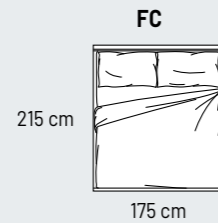

MATERASSO MATRIMONIALE DOUBLE MATTRESS

L. 160 cm

Materasso / Mattress 160x200 cm

DISPONIBILE SOLO CON RETE COMODO
AVAILABLE ONLY WITH COMODO MECHANISM