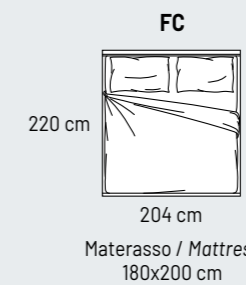

MATERASSO OVERSIZE OVERSIZE MATTRESS

L. 180 cm

MATERASSO MATRIMONIALE DOUBLE MATTRESS

L. 160 cm