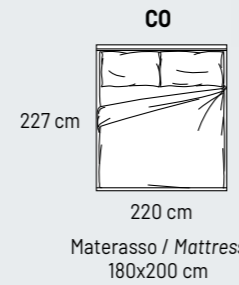

PONZA _ 91

- * Rete "COMODO" per contenitore con doppio movimento (innalzamento piano letto a 70 cm)
- * Net for storage with frontal opening with double movement (about 70 cm from the floor)

RIVESTIMENTO: Tessuto o microfibra, sfoderabile. Pelle non sfoderabile
TESTATA: Testata imbottita h.108 cm
GIROLETTO: Ninety-one
MATERASSI: Matrimoniale

COVER: Fabric and microfibre, removable cover. Leather not removable cover
HEADBOARD: Filled up headboards h.108 cm
SIDES AND FOOTBOARDS: Ninety-one
MATTRESS: Double

MATERASSO OVERSIZE OVERSIZE MATTRESS

L. 180 cm

MATERASSO MATRIMONIALE DOUBLE MATTRESS

L. 160 cm

DISPONIBILE SOLO CON RETE COMODO
 AVAILABLE ONLY WITH COMODO MECHANISM

DISPONIBILE SOLO CON RETE COMODO
 AVAILABLE ONLY WITH COMODO MECHANISM

PAROS _ 07