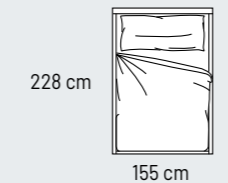

COVER: Leather or microfibre, not removable headboard, removable headboards
HEADBOARD: Filled up headboards h.105 cm
SIDES AND FOOTBOARDS: 21-21A
MATTRESS: Oversize, double, double mini and queen-size
SUPPORTS (Optional): 4 plastic feet, 4 wooden feet

MATERASSO OVERSIZE

L. 180 cm

Giroletto Sides and footboards 21

Materasso / Mattress 180x200 cm

Giroletto Sides and footboards 21A

Materasso / Mattress 180x190 cm

MATERASSO MATRIMONIALE DOUBLE MATTRESS

L. 160 cm

Materasso / Mattress 160x200 cm

Materasso / Mattress 160x190 cm

MATERASSO MATRIMONIALE MINI DOUBLE MINI MATTRESS

L. 150 cm

Materasso / Mattress 150x200 cm

Materasso / Mattress 150x190 cm

MATERASSO 1 PIAZZA E MEZZA QUEEN-SIZE MATTRESS

L. 140 cm

Materasso / Mattress 140x200 cm

Materasso / Mattress 140x190 cm

LIPARI _ 32

* Rete "COMODO" per contenitore con doppio movimento (innalzamento piano letto a 70 cm)

* Net for storage with frontal opening with double movement (about 70 cm from the floor)